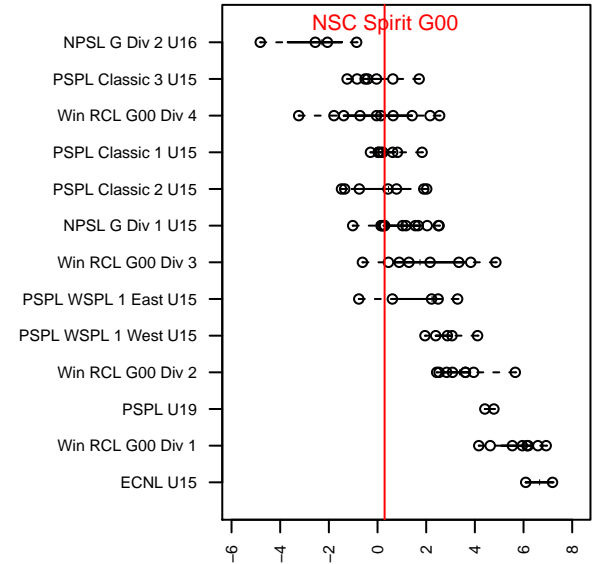

NSC Spirit G00

North Shore SC
 Woodinville, WA
 G00 total strength=1151
 attack=2.55 defense=4.48
 fall league = NPSL G Div 1 U15

alt names used:
 NSC Spirit G00
 NSC Spirit G00
 G00 NSC Spirit

Venues played:
 2015 Crossfire Select GU15 Silver
 2015 Xtreme Cup GU15
 2015 Cranberry Cup U15
 2015 NPSL G Division 1 U15

**attack and defense variance (black dot)
relative to other teams
and top 10 in region**

**attack and defense rating
relative to others at age
and all opponents in last 13 months**

Performance relative to 13 month average