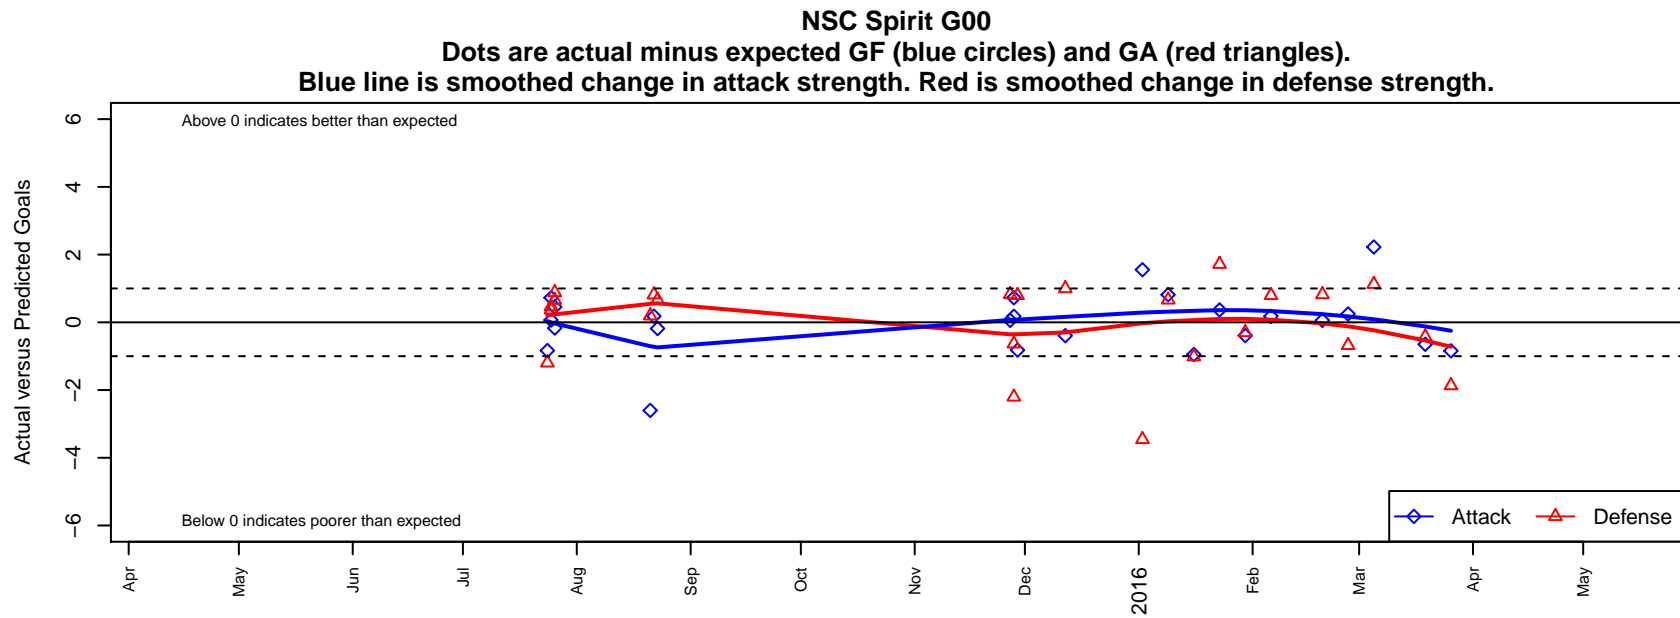

NSC Spirit G00

North Shore SC
 Woodinville, WA
 G00 total strength=1151
 attack=2.55 defense=4.48
 fall league = NPSL G Div 1 U15

alt names used:
 NSC Spirit G00
 NSC Spirit G00
 G00 NSC Spirit

Venues played:
 2015 Crossfire Select GU15 Silver
 2015 Xtreme Cup GU15
 2015 Cranberry Cup U15
 2015 NPSL G Division 1 U15

**attack and defense variance (black dot)
relative to other teams
and top 10 in region**

**attack and defense rating
relative to others at age
and all opponents in last 13 months**

Performance relative to 13 month average