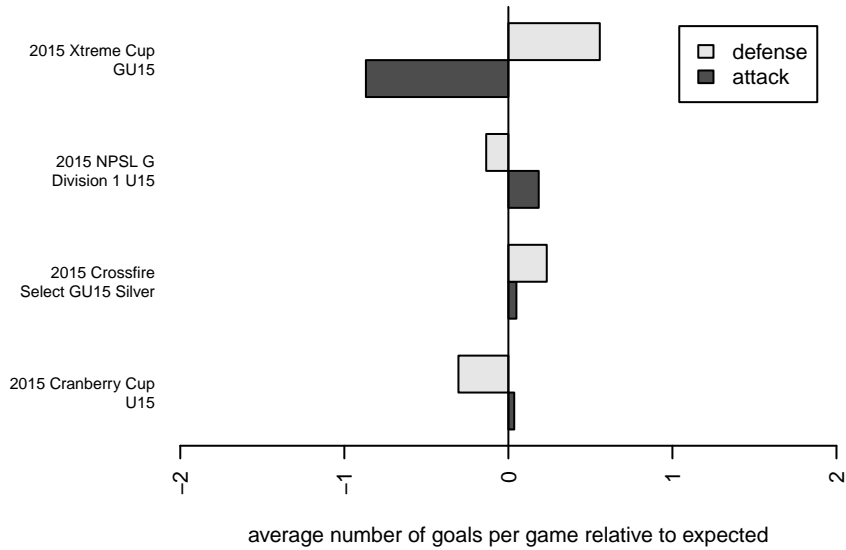

NSC Spirit G00

North Shore SC
 Woodinville, WA
 G00 total strength=1151
 attack=2.55 defense=4.48
 fall league = NPSL G Div 1 U15

alt names used:
 NSC Spirit G00
 NSC Spirit G00
 G00 NSC Spirit

Venues played:
 2015 Crossfire Select GU15 Silver
 2015 Xtreme Cup GU15
 2015 Cranberry Cup U15
 2015 NPSL G Division 1 U15

**attack and defense variance (black dot)
relative to other teams
and top 10 in region**

**attack and defense rating
relative to others at age
and all opponents in last 13 months**

Performance relative to 13 month average