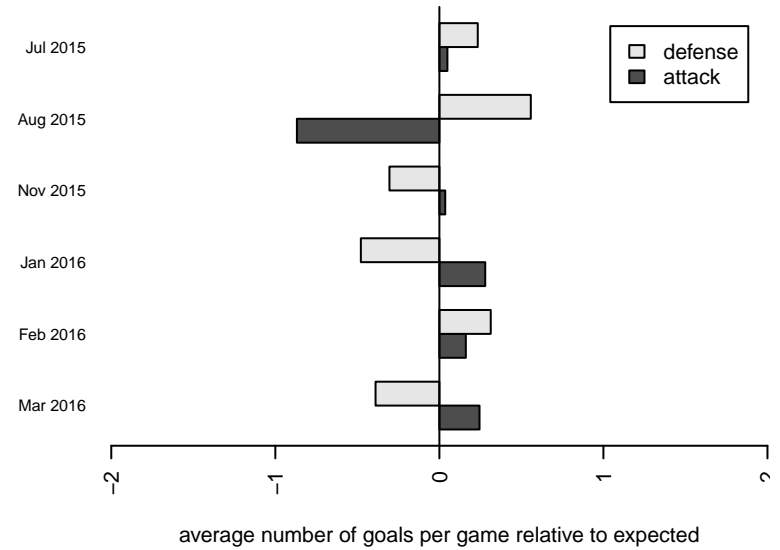

Performance relative to 13 month average